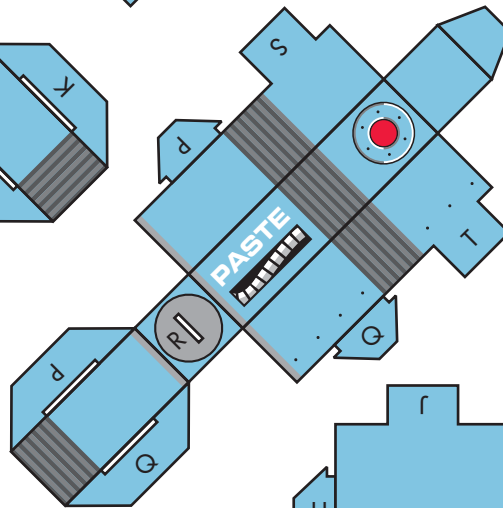

## IPMC:2013

Atomic-Powered  
Paper-Model  
Assembly Robot

model by Matt Bergstrom  
Wurlington Press  
[www.wurlington-bros.com](http://www.wurlington-bros.com)

Is your hard drive filling up with paper models found online? Don't just download them, build them!

The **IPMC:2013** atomic-powered automaton will help you put them together. This machine features state-of-the art tape memory and internal endless-feed cardstock output, self-sharpening cutting blades and onboard adhesive reservoir as well as solid-state components and dual tractor-tread drive train, so you'll be able to finish off your entire stockpile of paper model kits in no time flat.