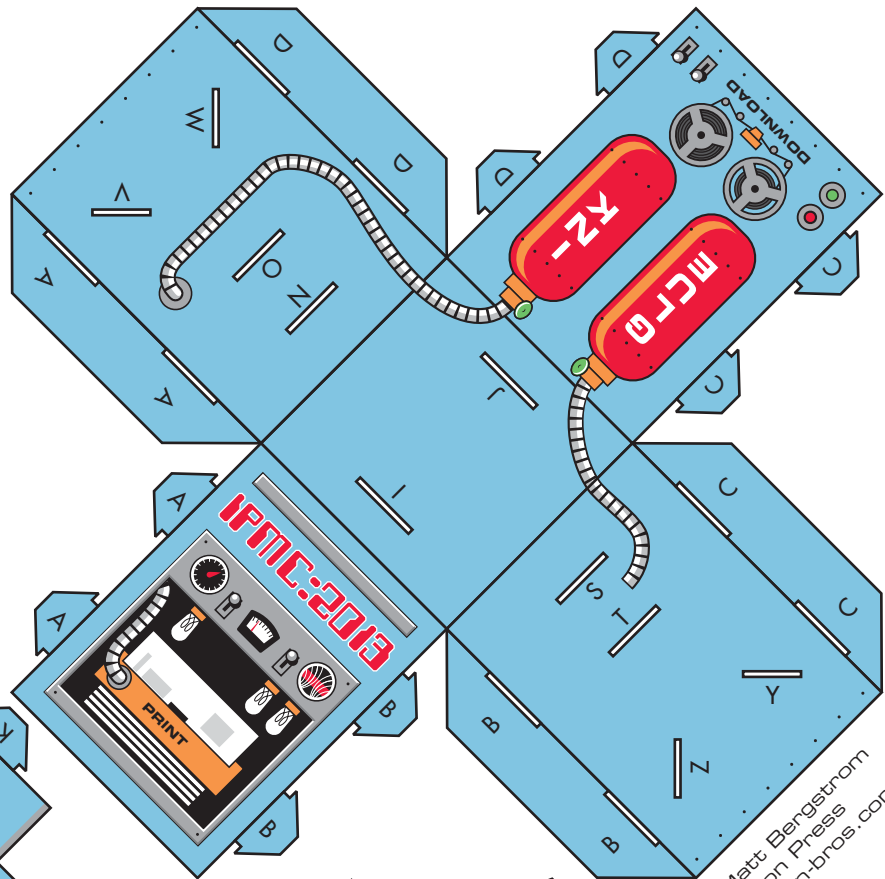

## IPMC:2013

Atomic-Powered  
Paper-Model  
Assembly Robot

model by Matt Bergstrom  
Wurlington Press  
[www.wurlington-bros.com](http://www.wurlington-bros.com)

Is your hard drive filling up with paper models found online? Don't just download them, build them!

The **IPMC:2013** atomic-powered automaton will help you put them together. This machine features state-of-the art tape memory and internal endless-feed cardstock output, self-sharpening cutting blades and onboard adhesive reservoir as well as solid-state components and dual tractor-tread drive train, so you'll be able to finish off your entire stockpile of paper model kits in no time flat.